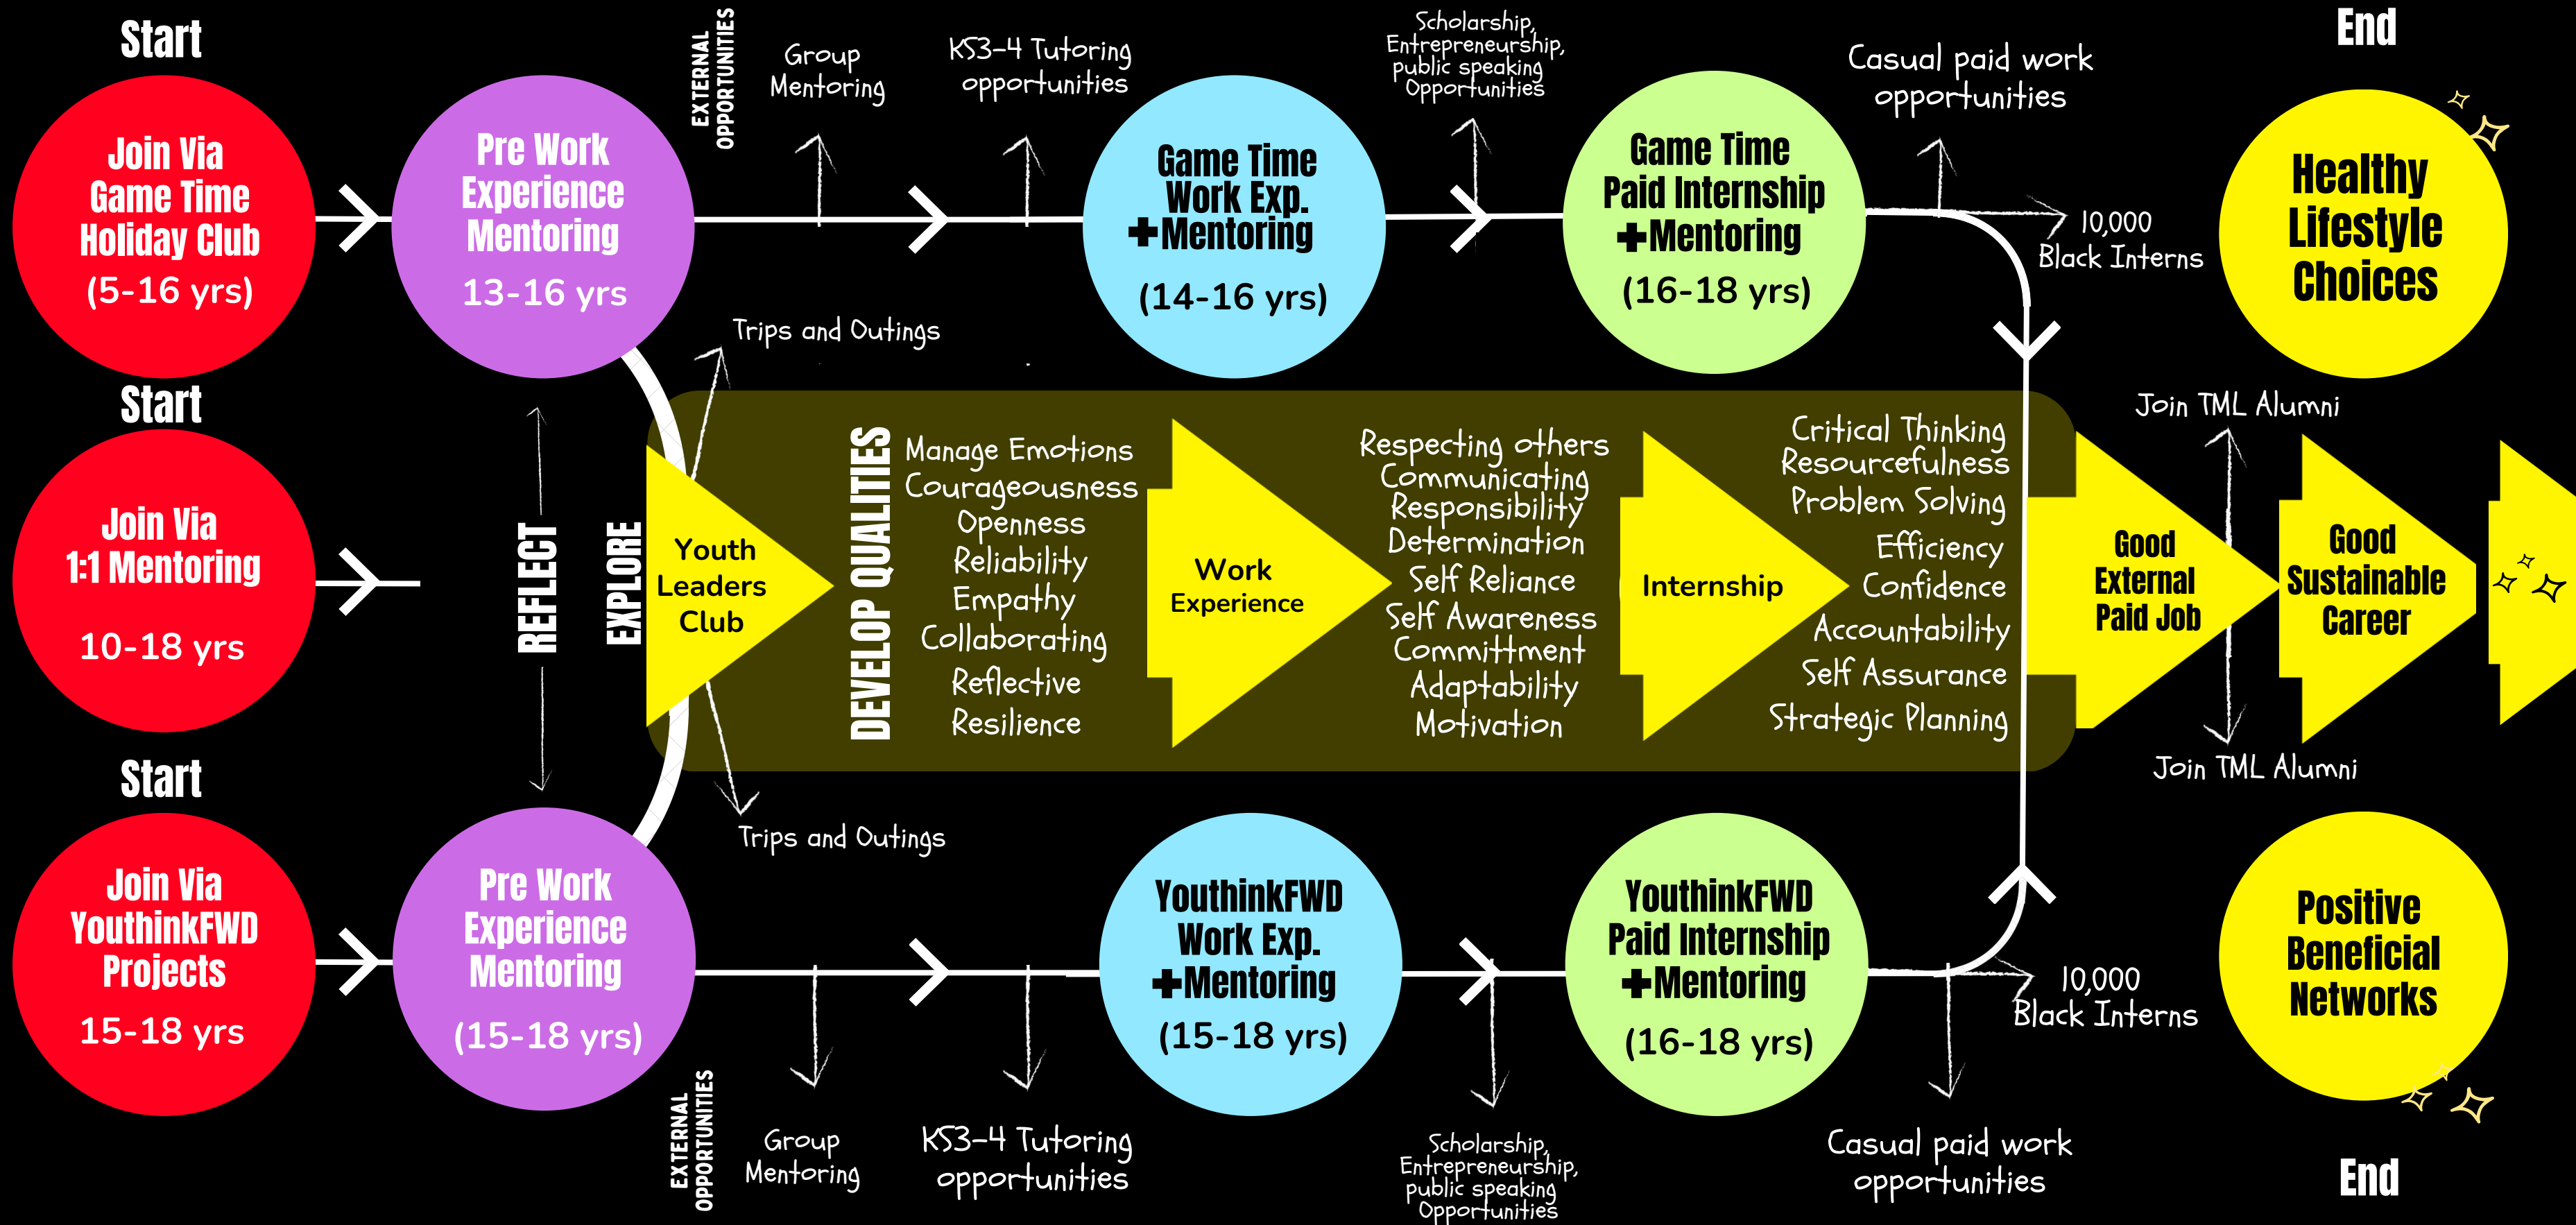

# The Mentoring Lab Participant Journey

@thementoringlab

02081588500

07412640174

www.thementoringlab.co.uk

info@thementoringlab.co.uk